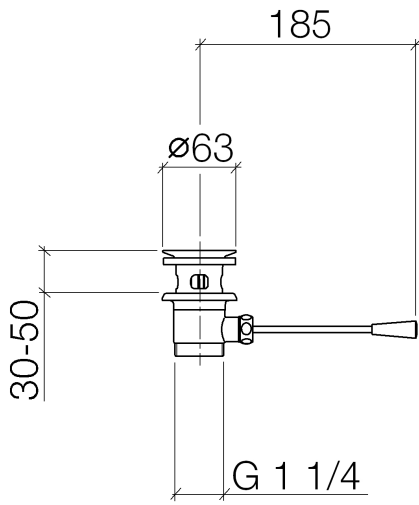

10 300 970

- length of knee lever 185 mm
- Only suitable for basins with an overflow.

Fits: IMO, LULU, MADISON, MEM, TARA,  
CL.1, LISSÉ, VAIA, META, CYO

	Light Gold	10 300 970-26
	Chrome	10 300 970-00
	Brushed Platinum	10 300 970-06
	Platinum	10 300 970-08
	Durabronze (23kt Gold)	10 300 970-09
	Dark Chrome	10 300 970-19
	Brushed Light Gold	10 300 970-27
	Brushed Durabronze (23kt Gold)	10 300 970-28
	Matte Black	10 300 970-33
	Brushed Bronze	10 300 970-42
	Brushed Champagne (22kt Gold)	10 300 970-46
	Champagne (22kt Gold)	10 300 970-47
	Brushed Chrome	10 300 970-93
	Brushed Dark Platinum	10 300 970-99

10 300 970

10 300 970

Parts for other finishes can be found here: [Chrome](#)

**Spare parts list**

No.	Item Number	Name	Quantity used	Delivery time
1	90 11 01 026 00-26	cup	1	30
2	04 31 20 016 00-26	plug	1	-
Spare part can no longer be ordered, please order the replacement item				
3	04 28 10 026 00 90	accessories	1	2
4	09 14 03 025 90	seal	1	2
5	09 11 01 023-26	cup	1	60
6	09 14 05 040 90	seal	1	2
7	09 31 09 055-26	pull-rod	1	60
8	09 30 11 049 90	disc	1	2
9	09 23 30 003-26	nut	1	60
10	09 20 01 040-26	handle	1	60