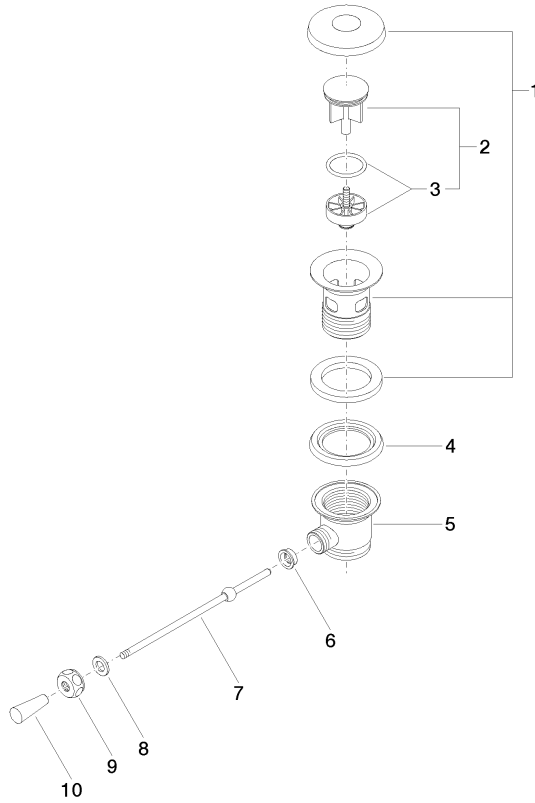

10 300 970

- length of knee lever 185 mm
- Only suitable for basins with an overflow.

Fits: IMO, LULU, MADISON, MEM, TARA,  
CL.1, LISSÉ, VAIA, META, CYO

	Light Gold	10 300 970-26
	Chrome	10 300 970-00
	Brushed Platinum	10 300 970-06
	Platinum	10 300 970-08
	Durabronze (23kt Gold)	10 300 970-09
	Dark Chrome	10 300 970-19
	Brushed Light Gold	10 300 970-27
	Brushed Durabronze (23kt Gold)	10 300 970-28
	Matte Black	10 300 970-33
	Brushed Bronze	10 300 970-42
	Brushed Champagne (22kt Gold)	10 300 970-46
	Champagne (22kt Gold)	10 300 970-47
	Brushed Chrome	10 300 970-93
	Brushed Dark Platinum	10 300 970-99

10 300 970

10 300 970

Parts for other finishes can be found here: [Chrome](#)

**Spare parts list**

No.	Item Number	Name	Quantity used	Delivery time
1	90 11 01 026 00-26	cup	1	30
2	04 31 20 016 00-26	plug	1	-
Spare part can no longer be ordered, please order the replacement item				
3	04 28 10 026 00 90	accessories	1	2
4	09 14 03 025 90	seal	1	2
5	09 11 01 023-26	cup	1	60
6	09 14 05 040 90	seal	1	2
7	09 31 09 055-26	pull-rod	1	60
8	09 30 11 049 90	disc	1	2
9	09 23 30 003-26	nut	1	60
10	09 20 01 040-26	handle	1	60